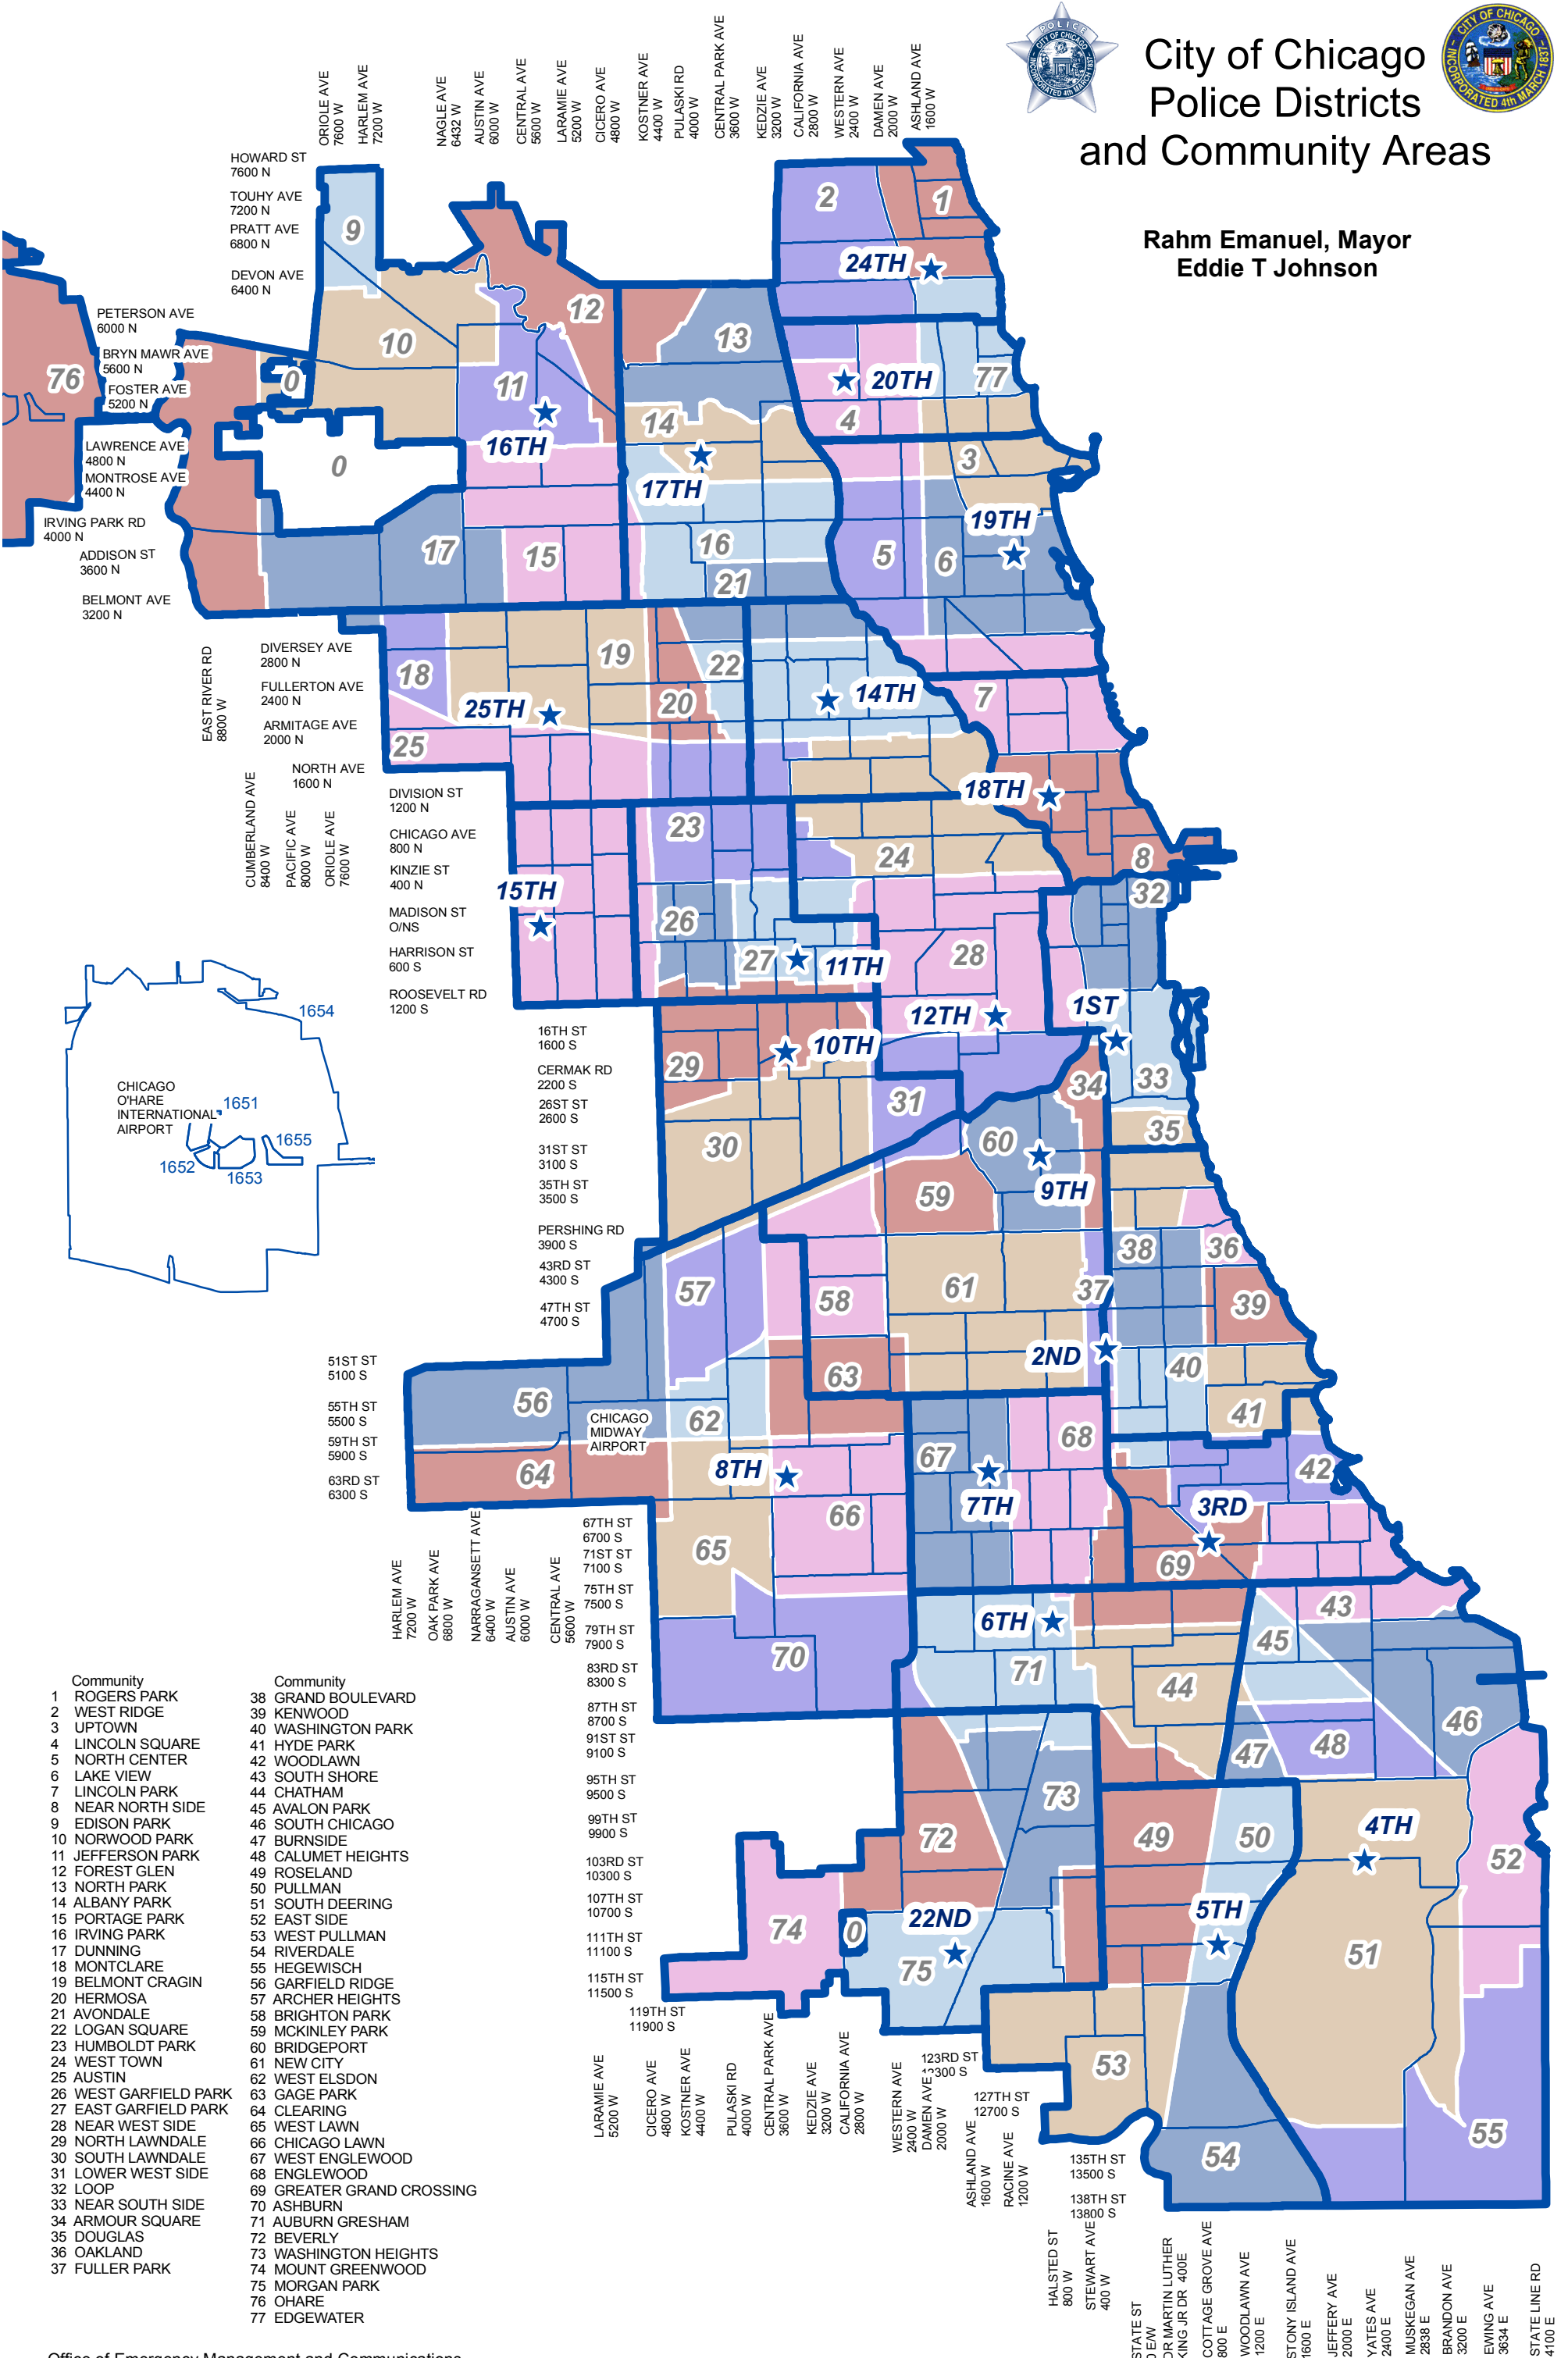

# City of Chicago Police Districts and Community Areas

Rahm Emanuel, Mayor  
Eddie T Johnson

- 1 ROGERS PARK
- 2 WEST RIDGE
- 3 UPTOWN
- 4 LINCOLN SQUARE
- 5 NORTH CENTER
- 6 LAKE VIEW
- 7 LINCOLN PARK
- 8 NEAR NORTH SIDE
- 9 EDISON PARK
- 10 NORWOOD PARK
- 11 JEFFERSON PARK
- 12 FOREST GLEN
- 13 NORTH PARK
- 14 ALBANY PARK
- 15 PORTAGE PARK
- 16 IRVING PARK
- 17 DUNNING
- 18 MONTCLARE
- 19 BELMONT CRAGIN
- 20 HERMOSA
- 21 AVONDALE
- 22 LOGAN SQUARE
- 23 HUMBOLDT PARK
- 24 WEST TOWN
- 25 AUSTIN
- 26 WEST GARFIELD PARK
- 27 EAST GARFIELD PARK
- 28 NORTH WEST SIDE
- 29 NORTH LAWNDALE
- 30 SOUTH LAWNDALE
- 31 LOWER WEST SIDE
- 32 LOOP
- 33 NEAR SOUTH SIDE
- 34 ARMOUR SQUARE
- 35 DOUGLAS
- 36 OAKLAND
- 37 FULLER PARK

- 38 GRAND BOULEVARD
- 39 KENWOOD
- 40 WASHINGTON PARK
- 41 HYDE PARK
- 42 WOODLAWN
- 43 SOUTH SHORE
- 44 CHATHAM
- 45 AVALON PARK
- 46 SOUTH CHICAGO
- 47 BURNSIDE
- 48 CALUMET HEIGHTS
- 49 ROSELAND
- 50 PULLMAN
- 51 SOUTH DEERING
- 52 EAST SIDE
- 53 WEST PULLMAN
- 54 RIVERDALE
- 55 HEGEWISCH
- 56 GARFIELD RIDGE
- 57 ARCHER HEIGHTS
- 58 BRIGHTON PARK
- 59 MCKINLEY PARK
- 60 BRIDGEPORT
- 61 NEW CITY
- 62 WEST ELSDON
- 63 GAGE PARK
- 64 CLEARING
- 65 WEST LAWN
- 66 CHICAGO LAWN
- 67 WEST ENGLEWOOD
- 68 ENGLEWOOD
- 69 GREATER GRAND CROSSING
- 70 ASHBURN
- 71 AUBURN GRESHAM
- 72 BEVERLY
- 73 WASHINGTON HEIGHTS
- 74 MOUNT GREENWOOD
- 75 MORGAN PARK
- 76 OHARE
- 77 EDGEWATER